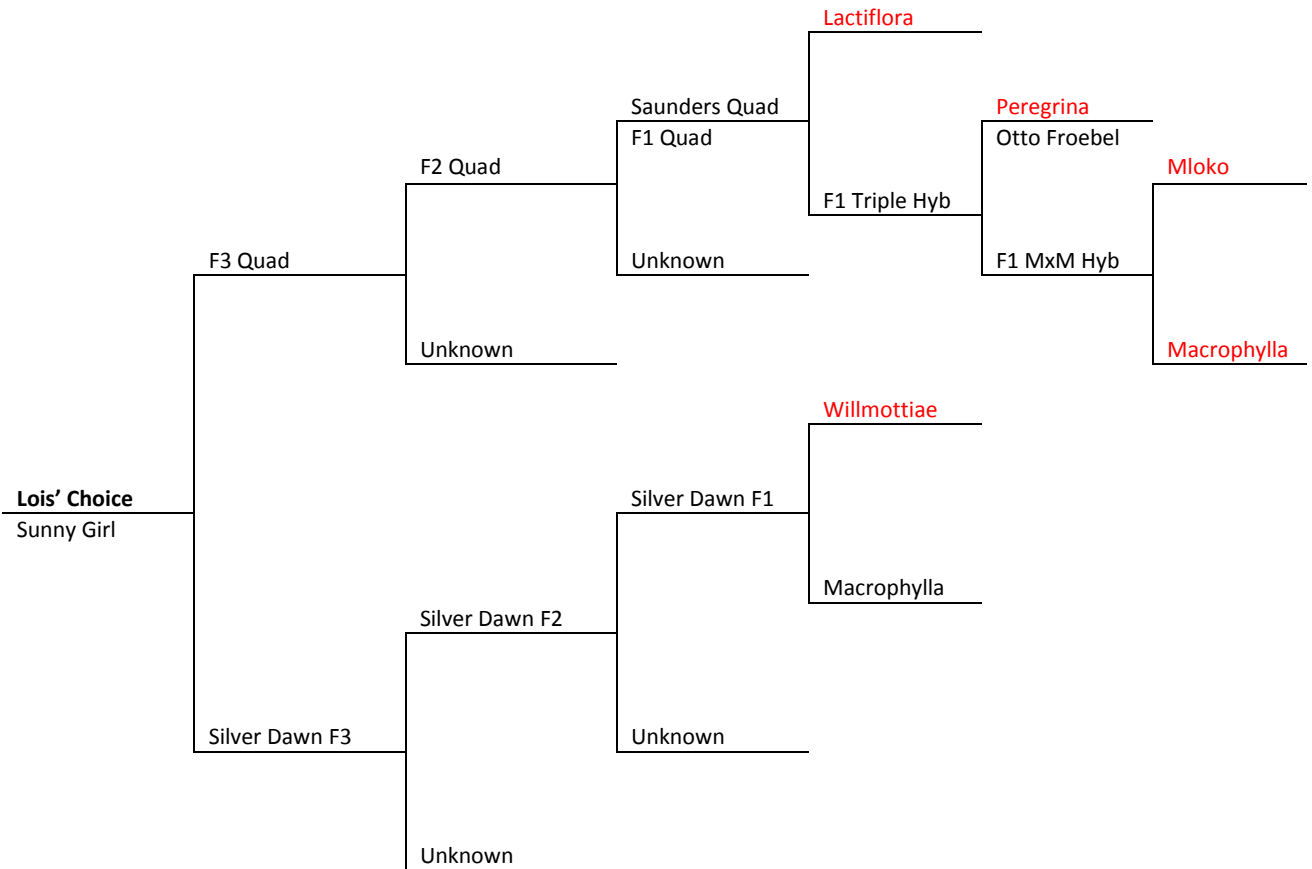

Pedigree Chart for Lois' Choice (Laning, 1985)

Lois' Choice is a 6th generation pentuple hybrid with at least 5 different species in its makeup

These 5 species are:

Lactiflora

Peregrina

Mlokosewitschi

Macrophylla

Willmottiae

Lois' Choice is a sibling of **Sunny Girl** and includes the contributions of 2 breeders: Chris Laning and A. P. Saunders