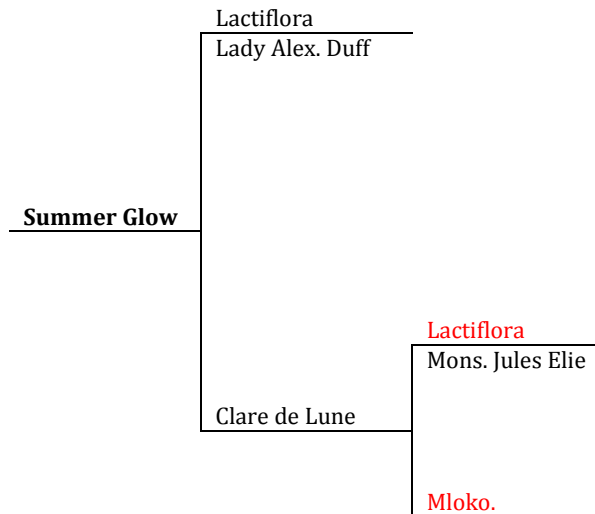

Pedigree Chart for Summer Glow(Hollingsworth, 1992)

Summer Glow is a backcross hybrid from the cross [Lactiflora x (Lactiflora x Mloko)]. It is probably a diploid