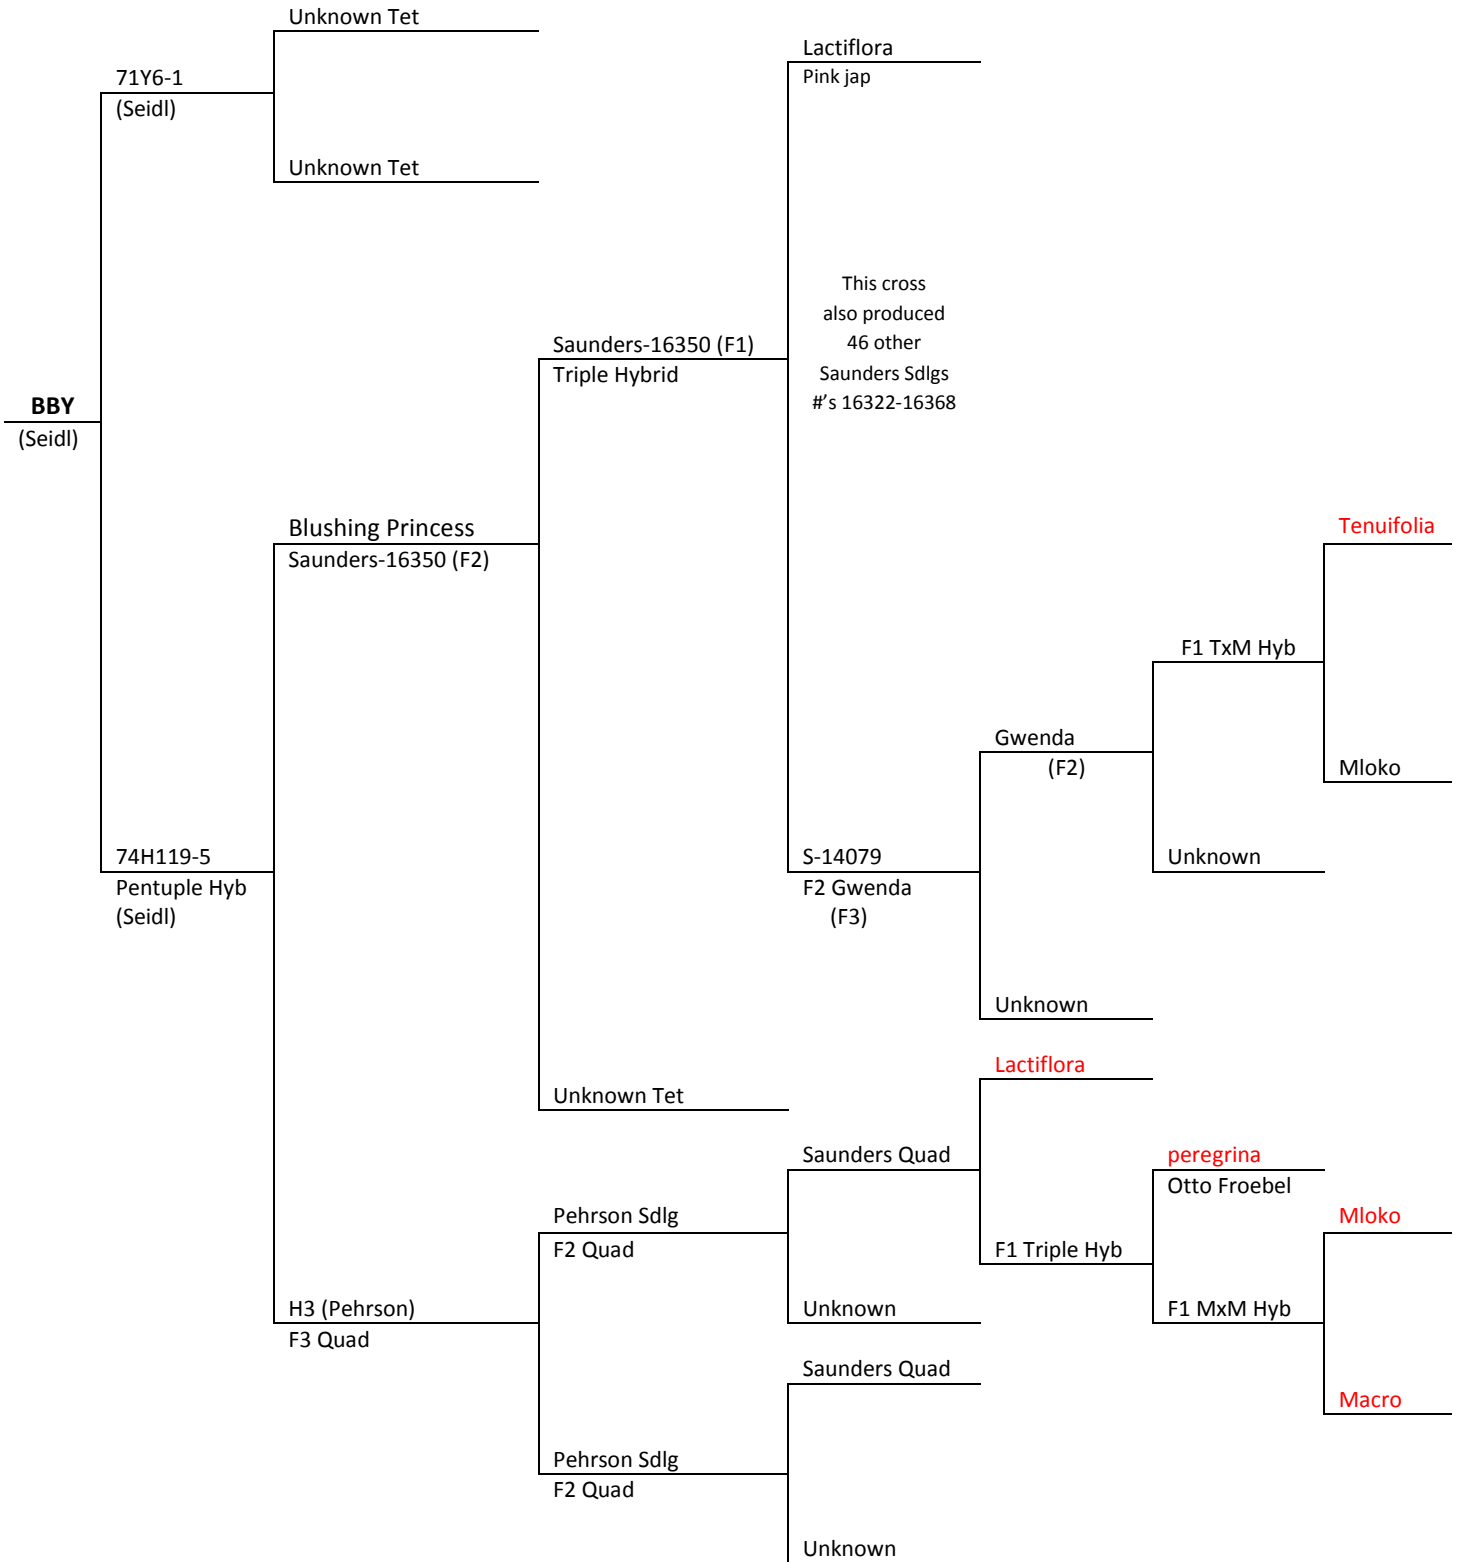

Pedigree Chart for Bill's Best Yellow (Seidl)

BBY is a 7th generation Pentuple hybrid with at least 5 different species in its makeup

These 5 species are:

Lactiflora

Tenuifolia

Peregrina (Otto Froebel)

Mlokosewitschi